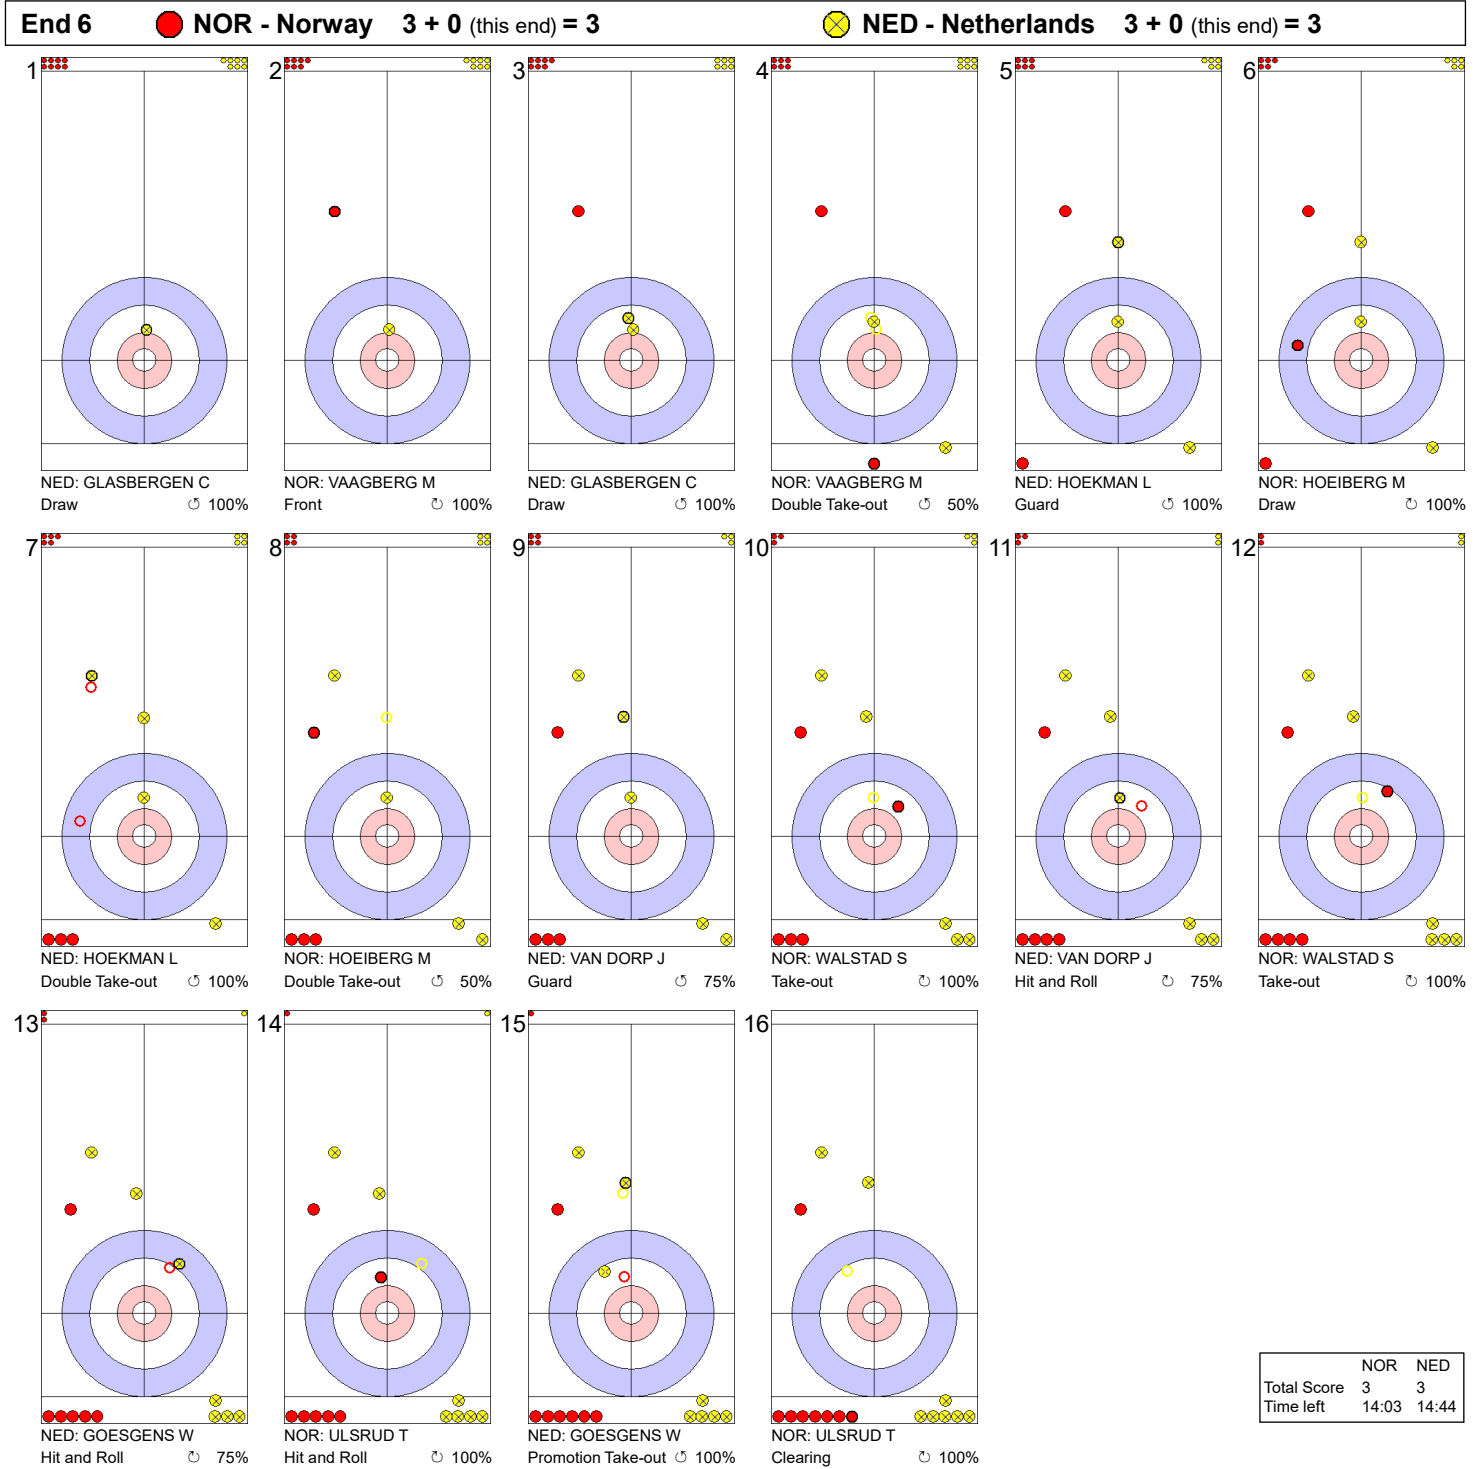

Game - Shot by Shot

	NOR	NED
Total Score	3	2
Time left	20:33	21:11

Legend:
 ↻ Clockwise ↺ Counter-clockwise - Not considered

Game - Shot by Shot

Legend:
 ↻ Clockwise ↺ Counter-clockwise - Not considered

Game - Shot by Shot

End 7 ● **NOR - Norway** 3 + 1 (this end) = 4 ⊗ **NED - Netherlands** 3 + 0 (this end) = 3

Legend:
 ↻ Clockwise ↺ Counter-clockwise - Not considered

Game - Shot by Shot

Legend:
 Clockwise Counter-clockwise - Not considered

Game - Shot by Shot

Legend:
 ↻ Clockwise ↺ Counter-clockwise - Not considered