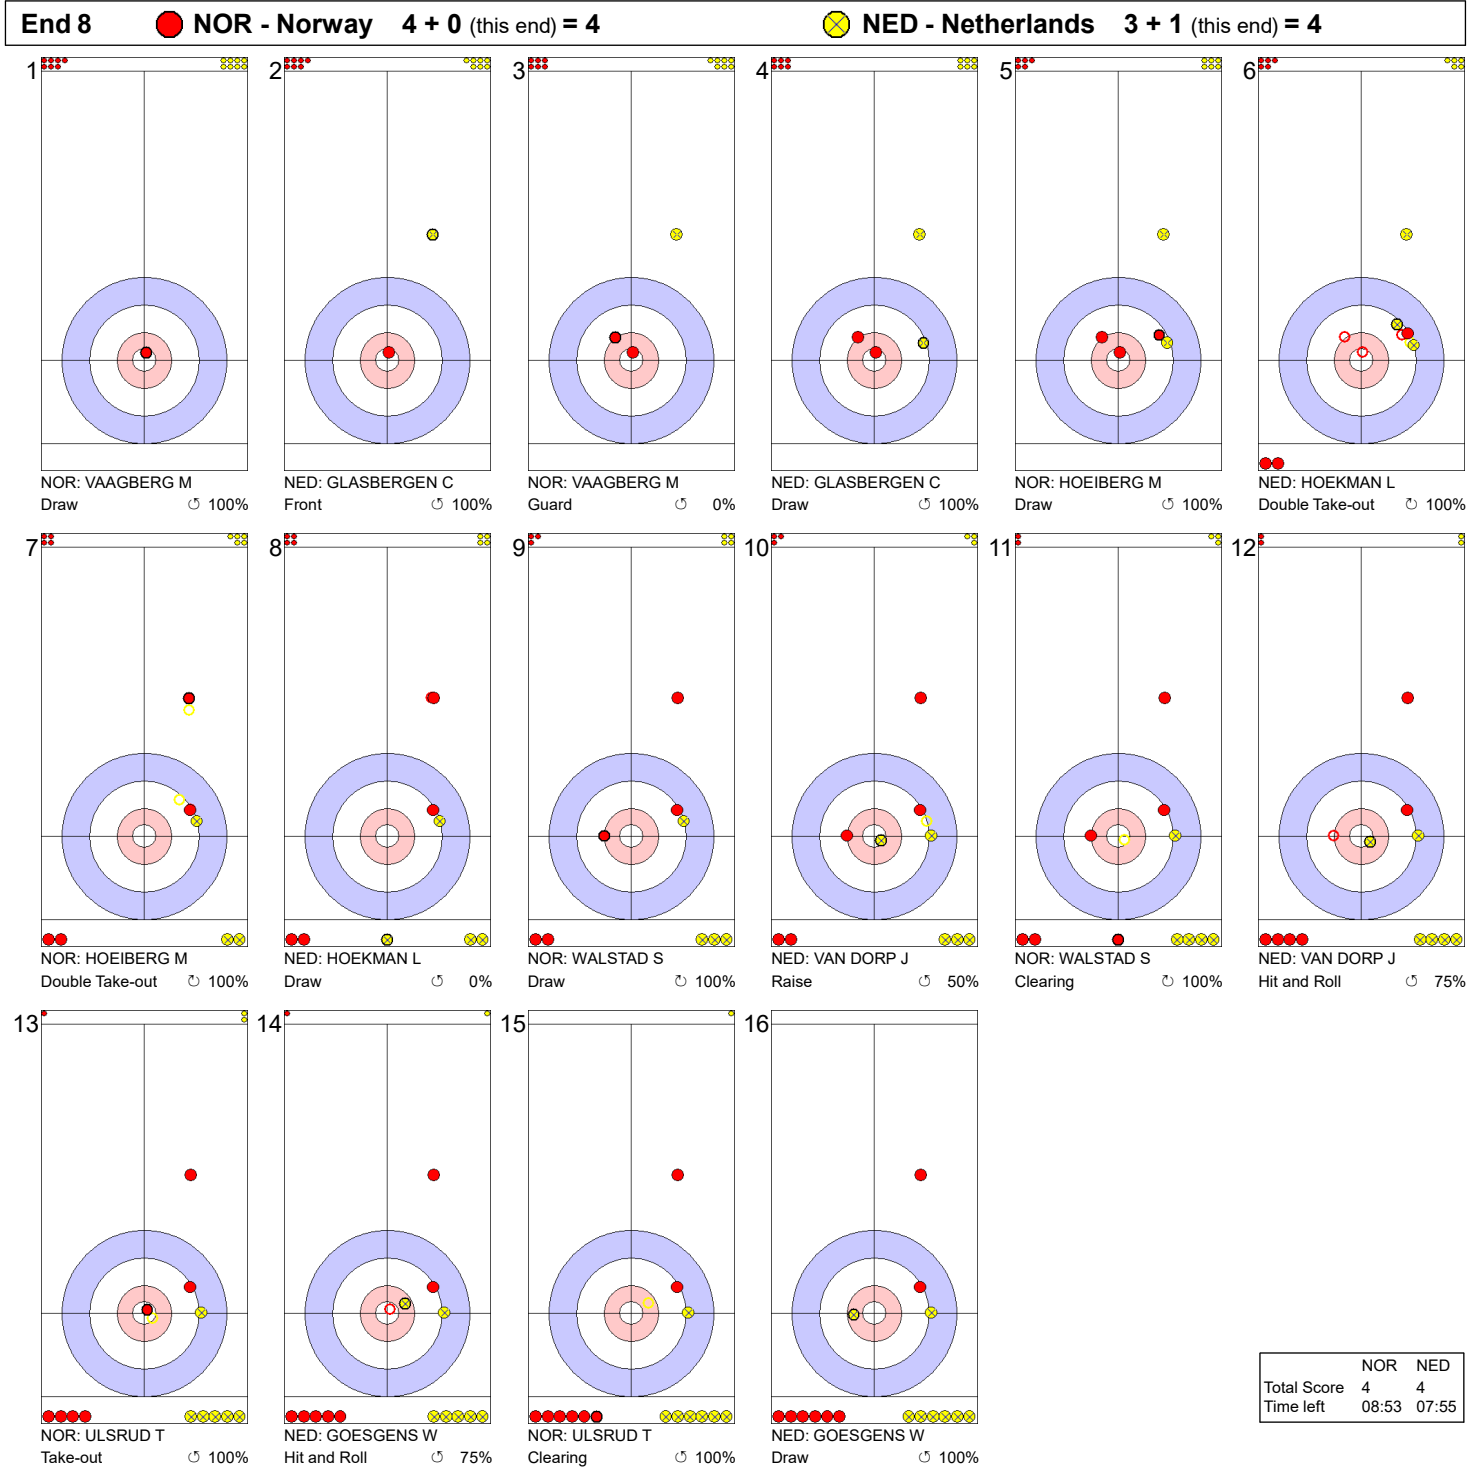

Game - Shot by Shot

	NOR	NED
Total Score	3	2
Time left	20:33	21:11

Legend:
 ↻ Clockwise ↺ Counter-clockwise - Not considered

Game - Shot by Shot

Legend:
 ↻ Clockwise ↺ Counter-clockwise - Not considered

Game - Shot by Shot

End 7 ● **NOR - Norway** 3 + 1 (this end) = 4 ⊗ **NED - Netherlands** 3 + 0 (this end) = 3

Legend:
 ↻ Clockwise ↺ Counter-clockwise - Not considered

Game - Shot by Shot

Legend:
 Clockwise Counter-clockwise - Not considered

Game - Shot by Shot

Legend:
 ↻ Clockwise ↺ Counter-clockwise - Not considered